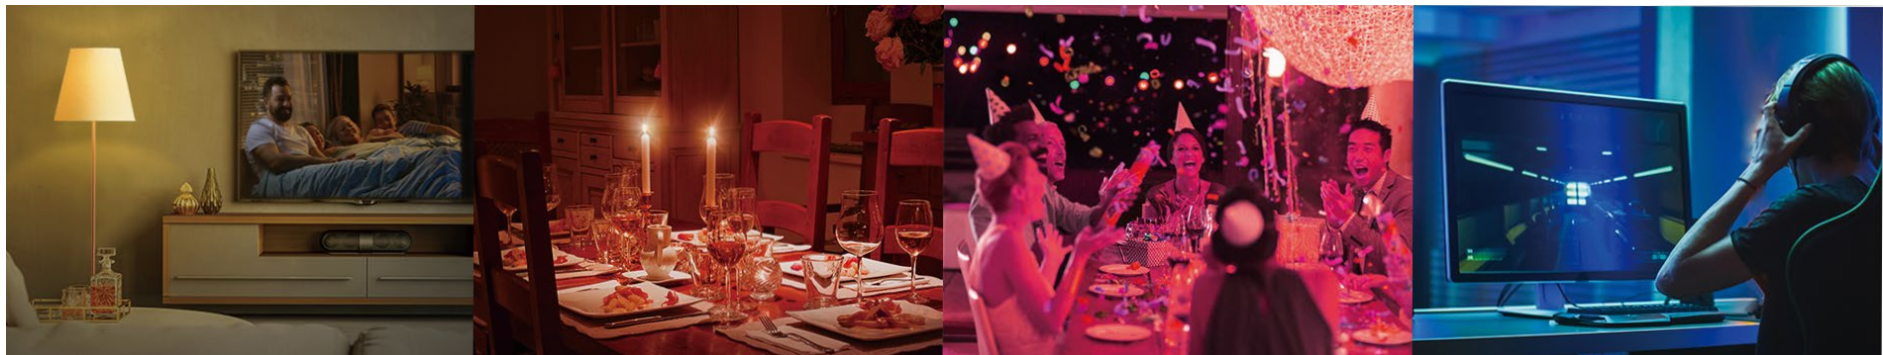

Immersive Lighting for Any Scenario